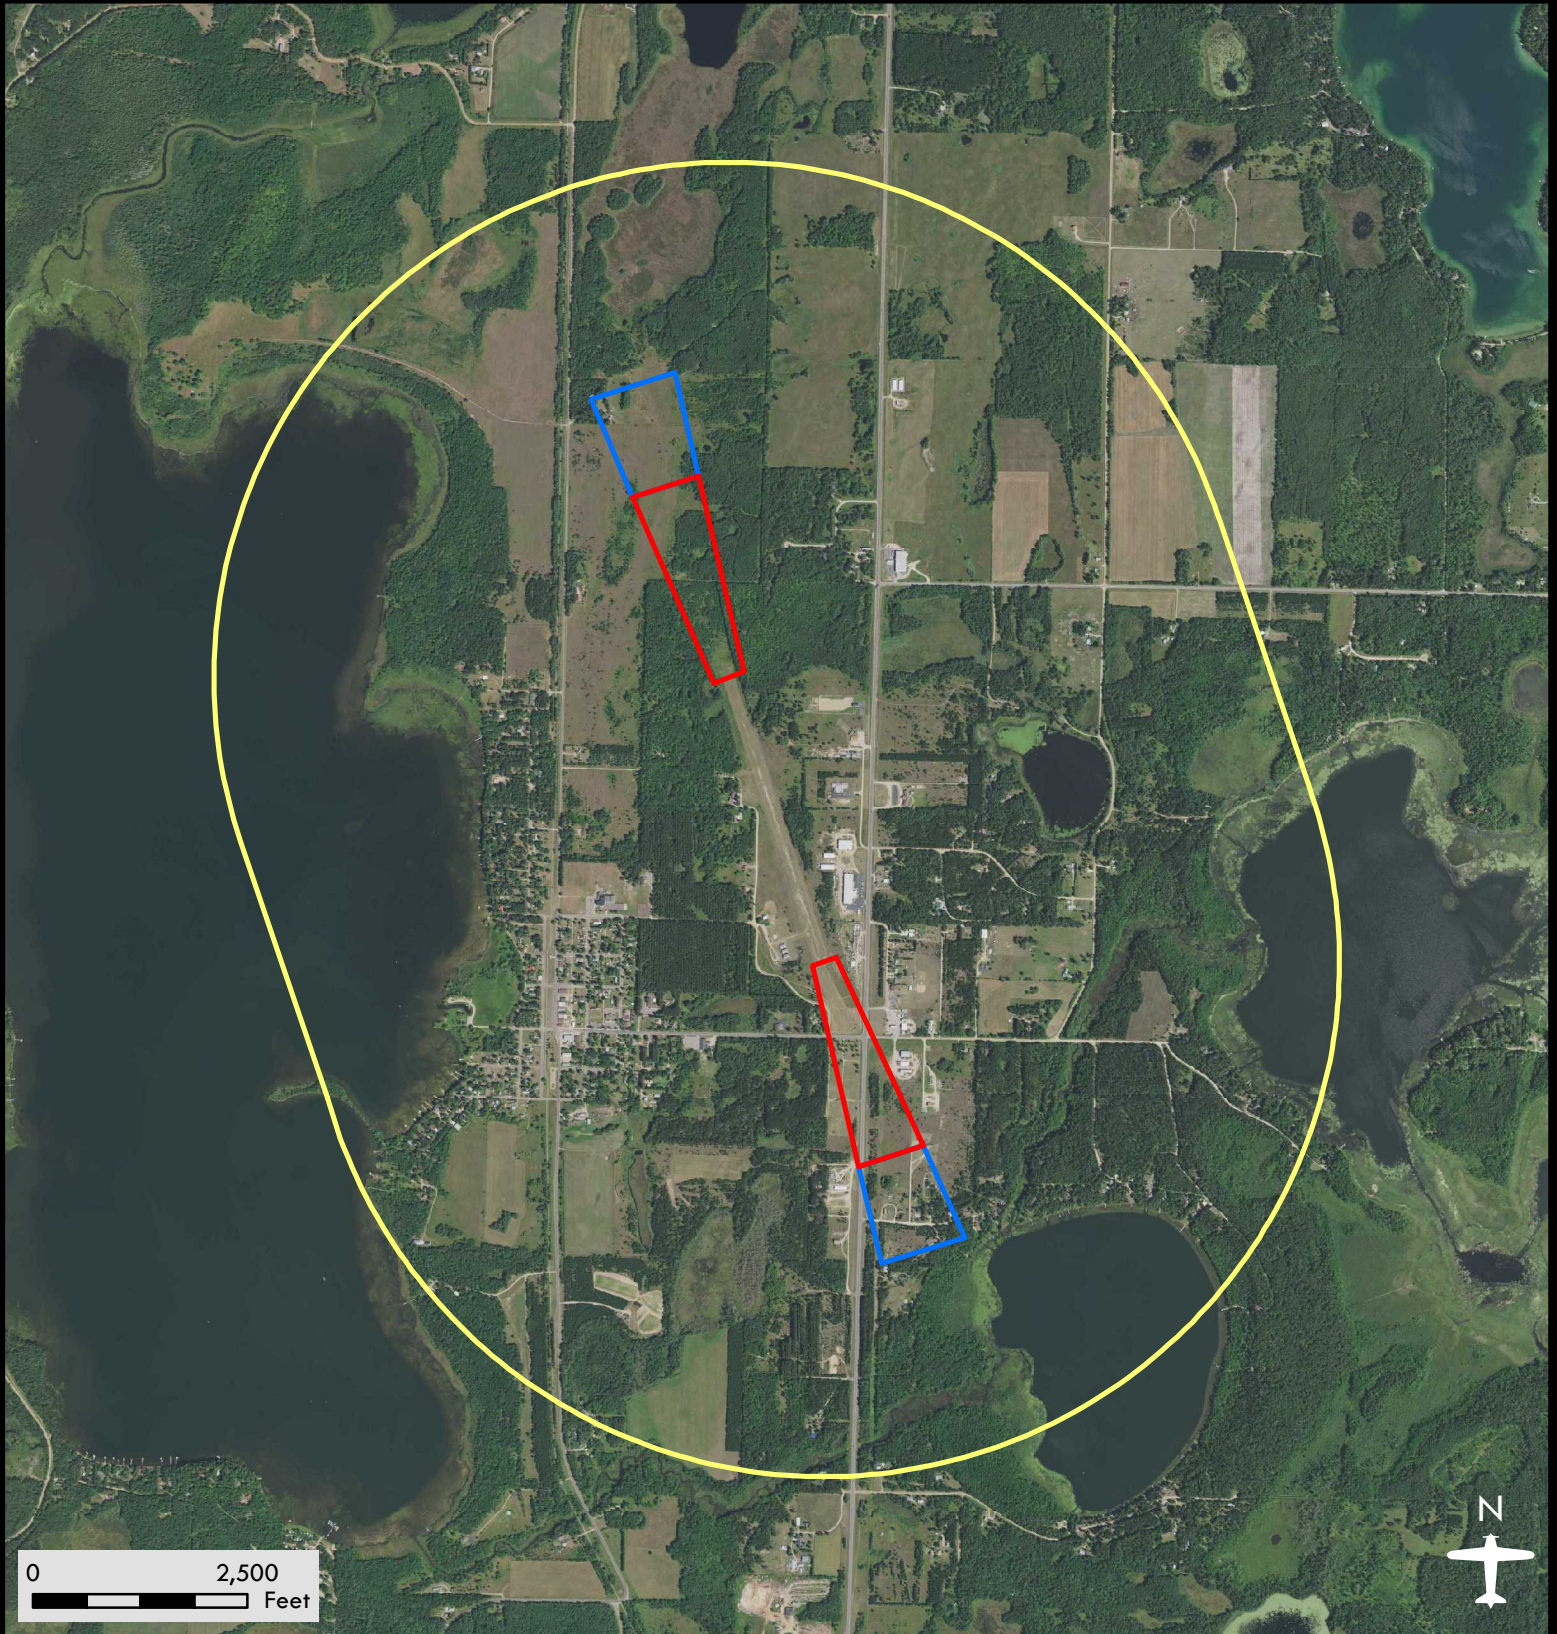

Backus Municipal Airport

Airport Safety Zones

Date: 08/08/2018

Legend

-  Zone A
-  Zone B
-  Zone C

DISCLAIMER: This is not an official zoning map. To view the official map and ordinance for this airport, please visit the Airport Zoning Information Warehouse at <https://www.dot.state.mn.us/aero/planning/zoning-warehouse.html>. The State of Minnesota makes no representations or warranties expressed or implied, with respect to the reuse of the data provided herewith regardless of its format or the means of its transmission. There is no guarantee or representation to the user as to the accuracy, currency, suitability, or reliability of this data for any purpose. The user accepts the data "as is." The State of Minnesota assumes no responsibility for loss or damage incurred as a result of any user's reliance on this data. All maps and other material provided herein are protected by copyright. Permission is granted to copy and use the materials herein.